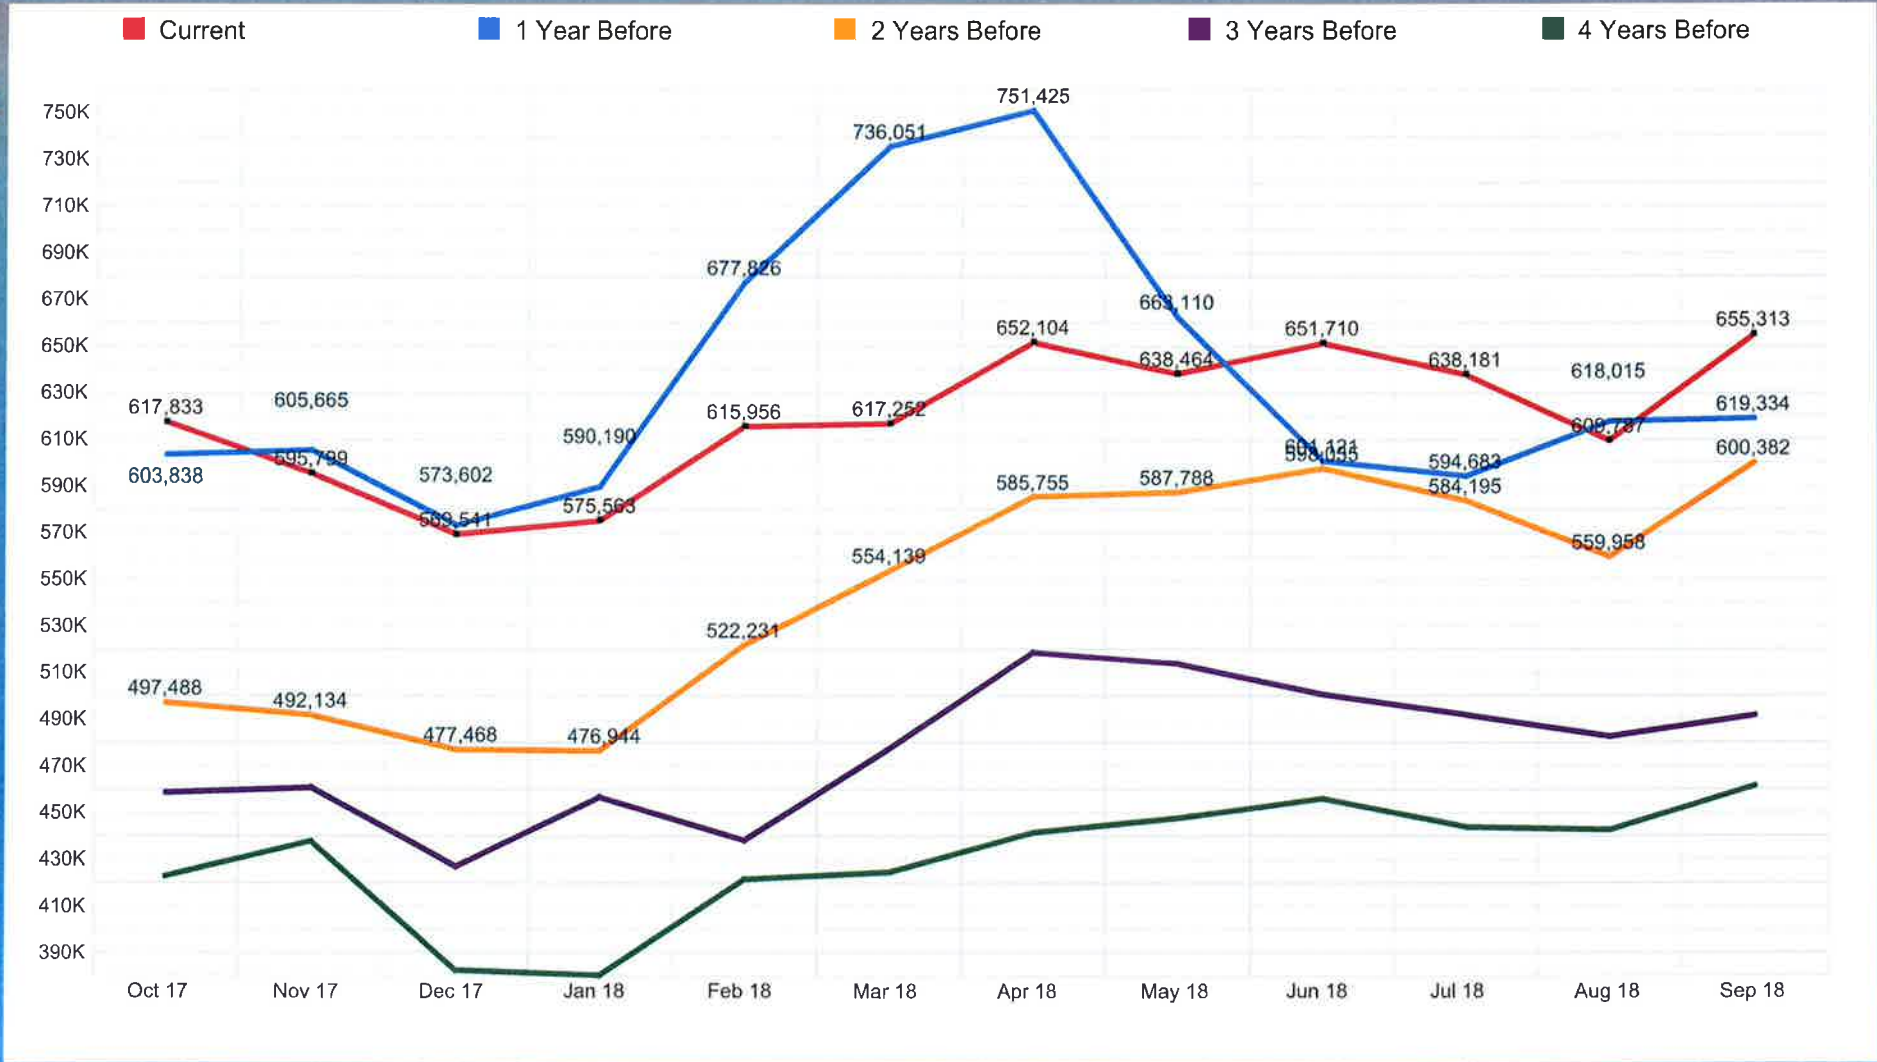

COMPARATIVE MARKET TRENDS - AVERAGE SELLING PRICE OF UNITS SOLD

Ready to Buy or Sell Real Estate?

Contact an experienced REALTOR®

Information is deemed reliable but not guaranteed. Does not reflect all market activity.

Contact: Royal LePage Your Community - Admin

Phone:

Email: