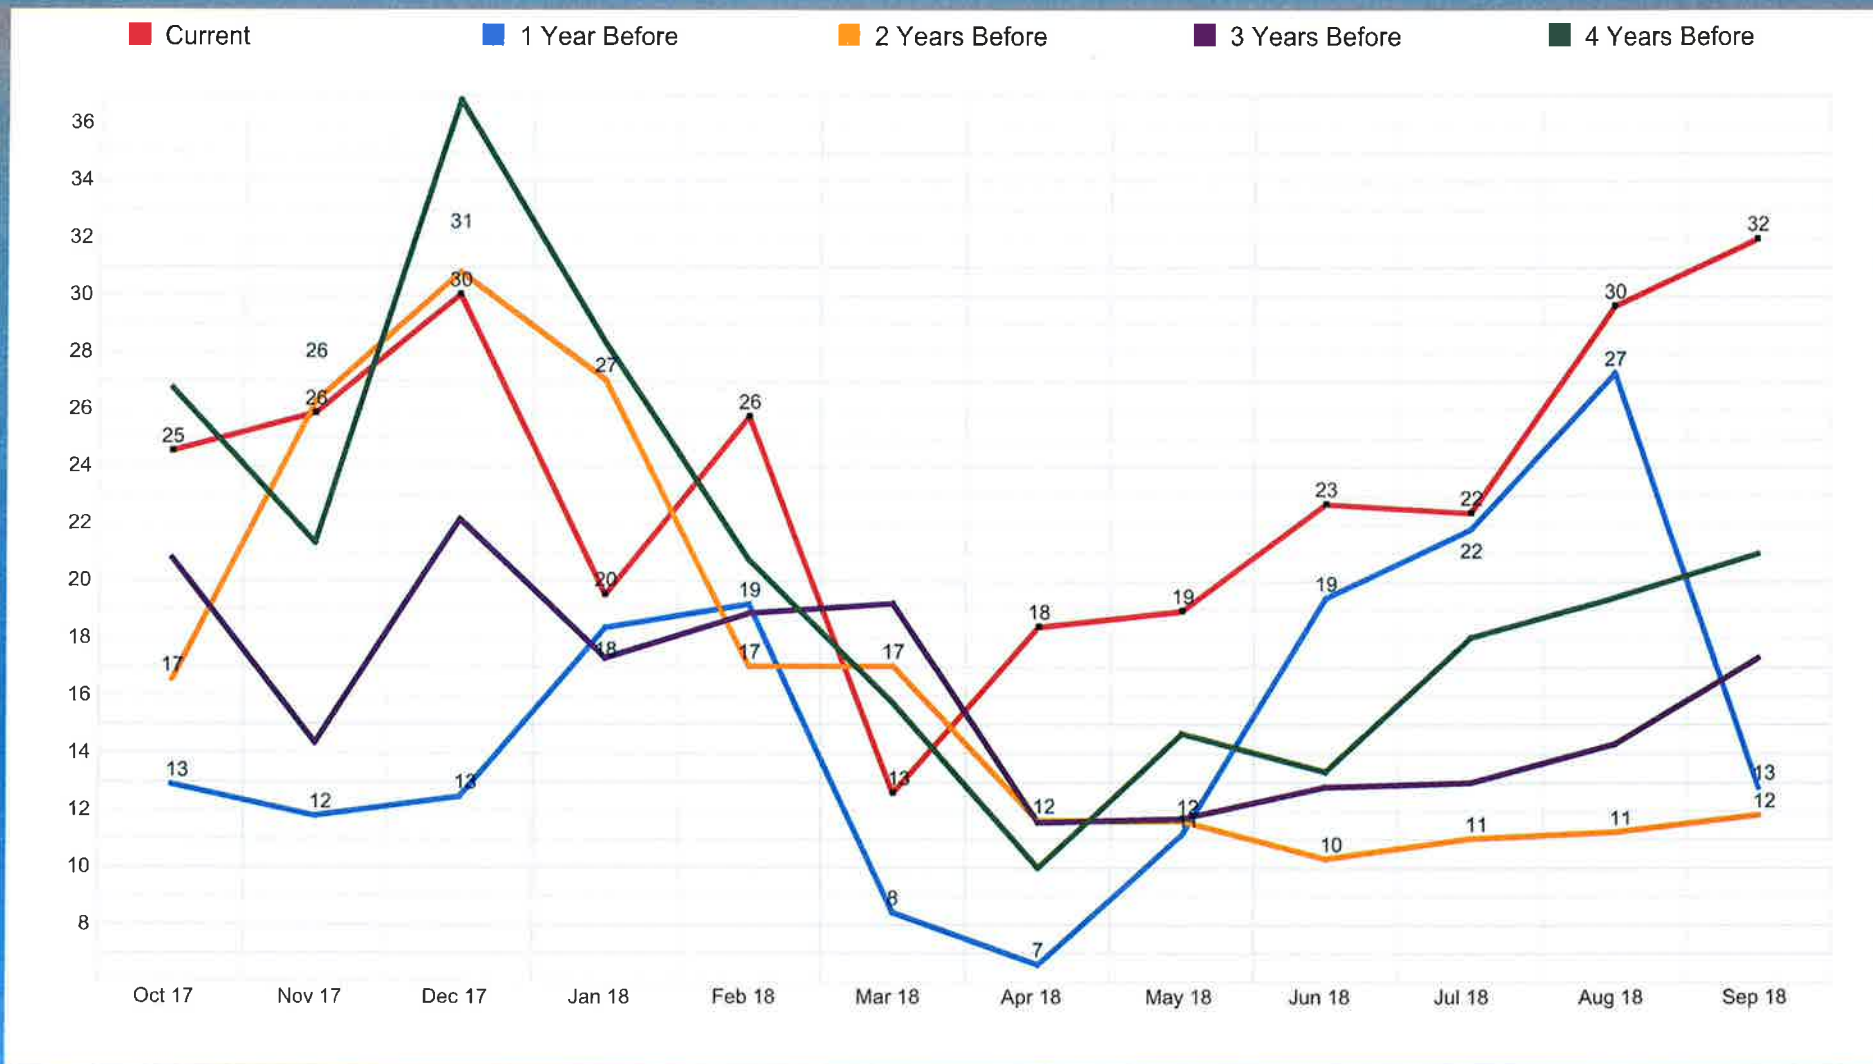

COMPARATIVE MARKET TRENDS - AVERAGE DAYS ON MARKET OF UNITS SOLD

Ready to Buy or Sell Real Estate?

Contact an experienced REALTOR®

Information is deemed reliable but not guaranteed. Does not reflect all market activity.

Contact: Royal LePage Your Community - Admin

Phone:

Email: