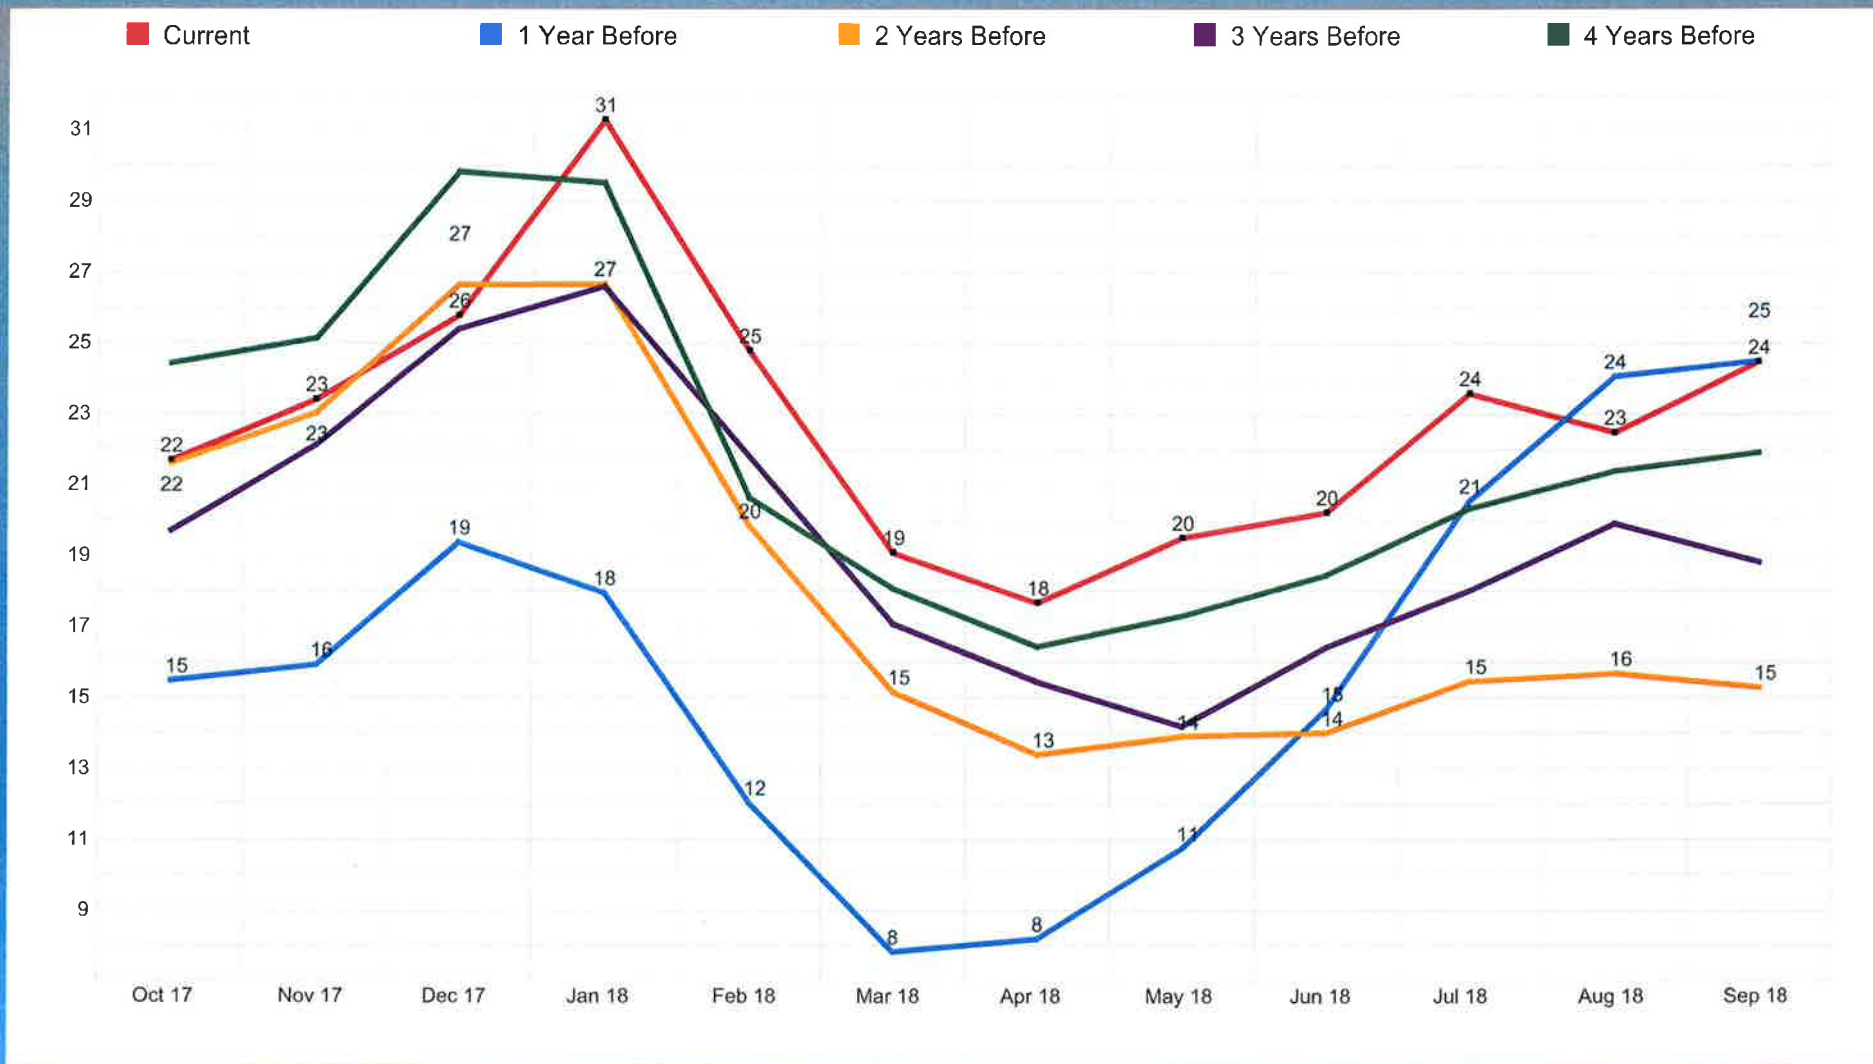

COMPARATIVE MARKET TRENDS - AVERAGE DAYS ON MARKET OF UNITS SOLD

Ready to Buy or Sell Real Estate?

Contact an experienced REALTOR®

Information is deemed reliable but not guaranteed. Does not reflect all market activity.

Contact: Royal LePage Your Community - Admin

Phone:

Email: