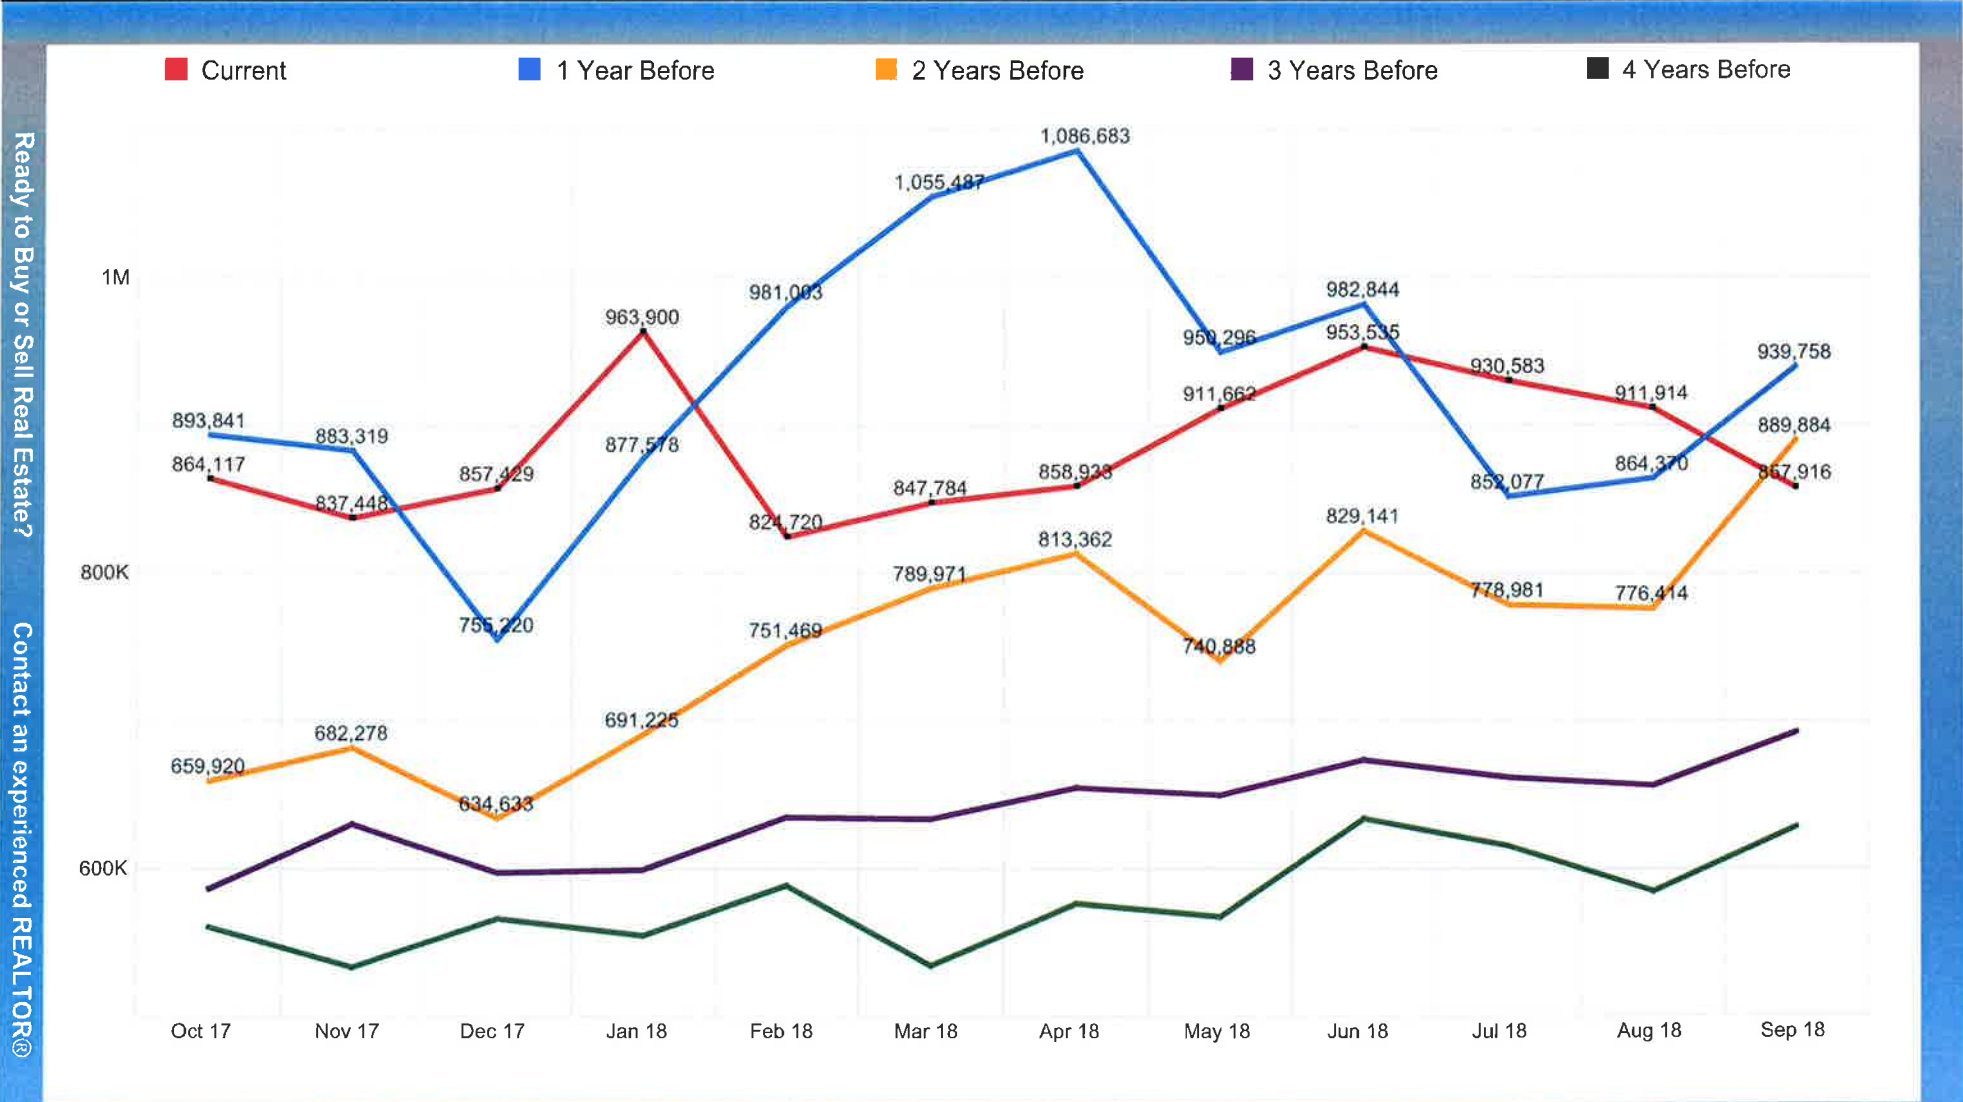

COMPARATIVE MARKET TRENDS - AVERAGE SELLING PRICE OF UNITS SOLD

Ready to Buy or Sell Real Estate?

Contact an experienced REALTOR®

Information is deemed reliable but not guaranteed. Does not reflect all market activity.

Contact: Royal LePage Your Community - Admin

Phone:

Email: