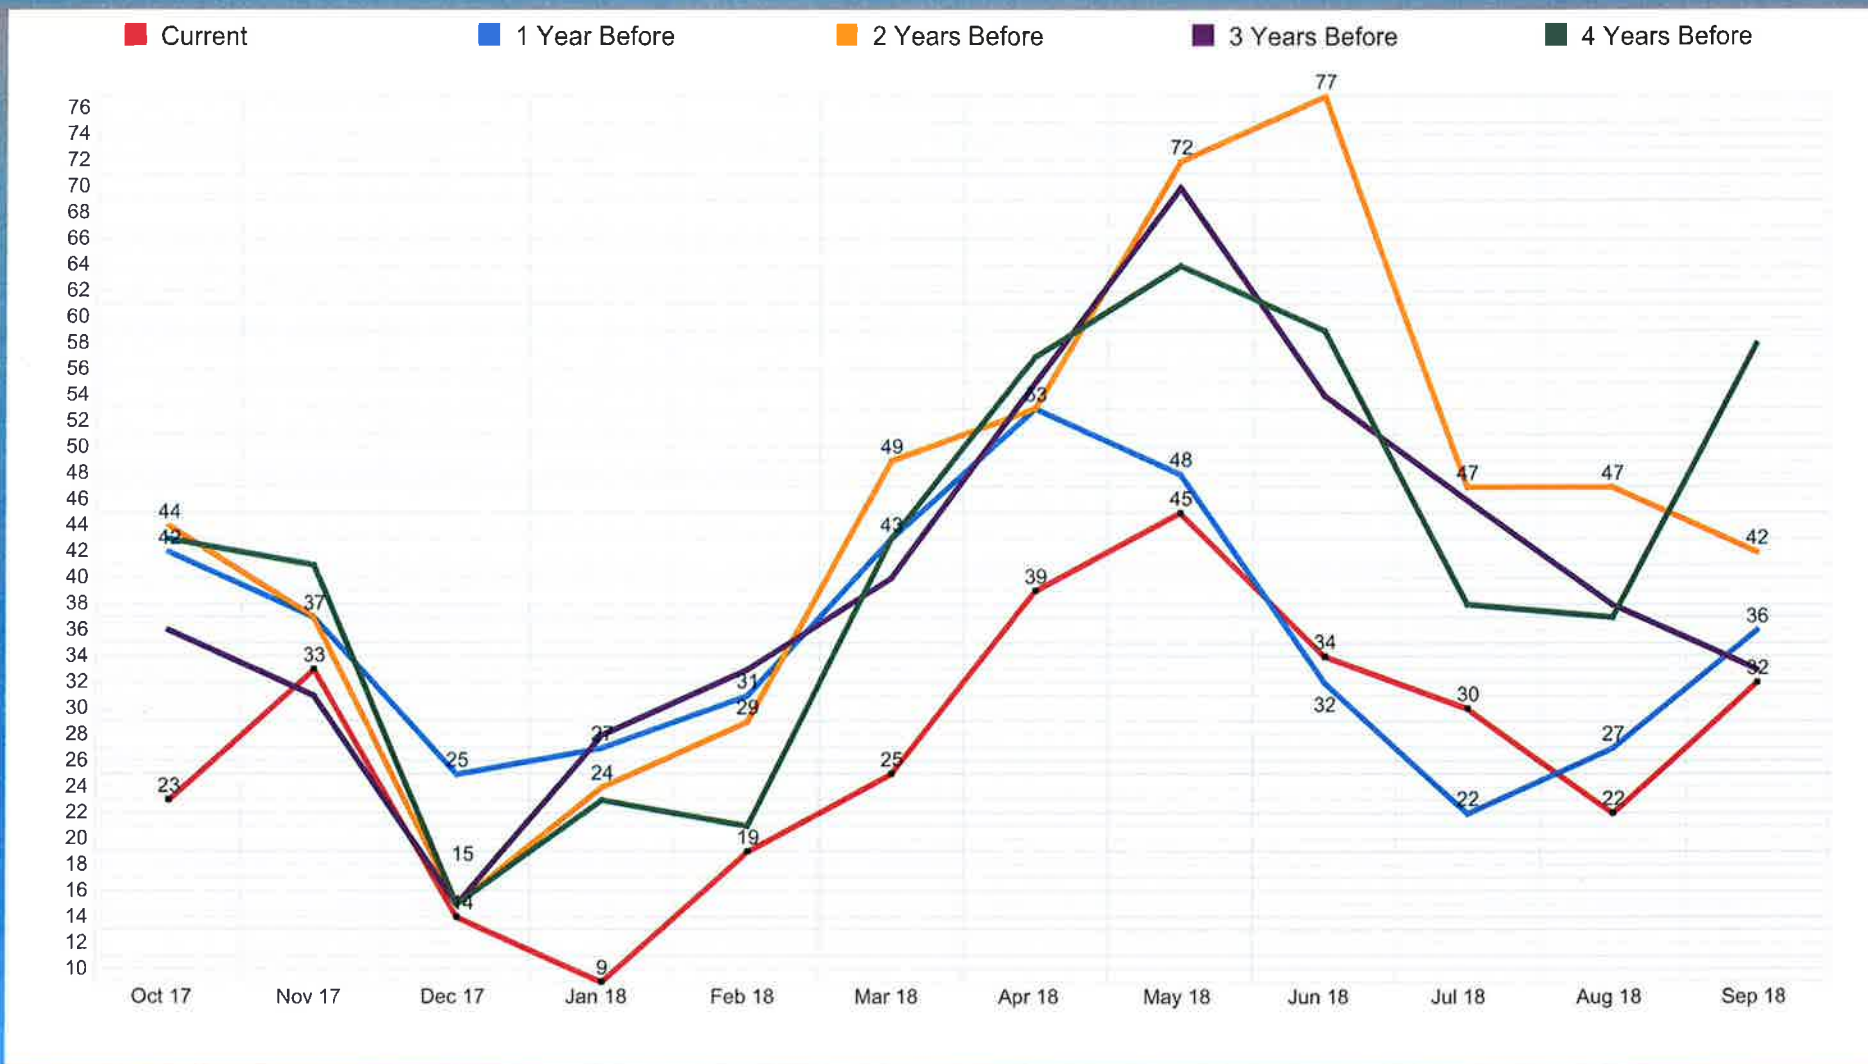

Current Sold Date From Oct 01, 2017 to Sep 30, 2018

Area Delimited by Region Of Toronto; District E10 - Detached Type

COMPARATIVE MARKET TRENDS - UNITS SOLD

Ready to Buy or Sell Real Estate?

Contact an experienced REALTOR®