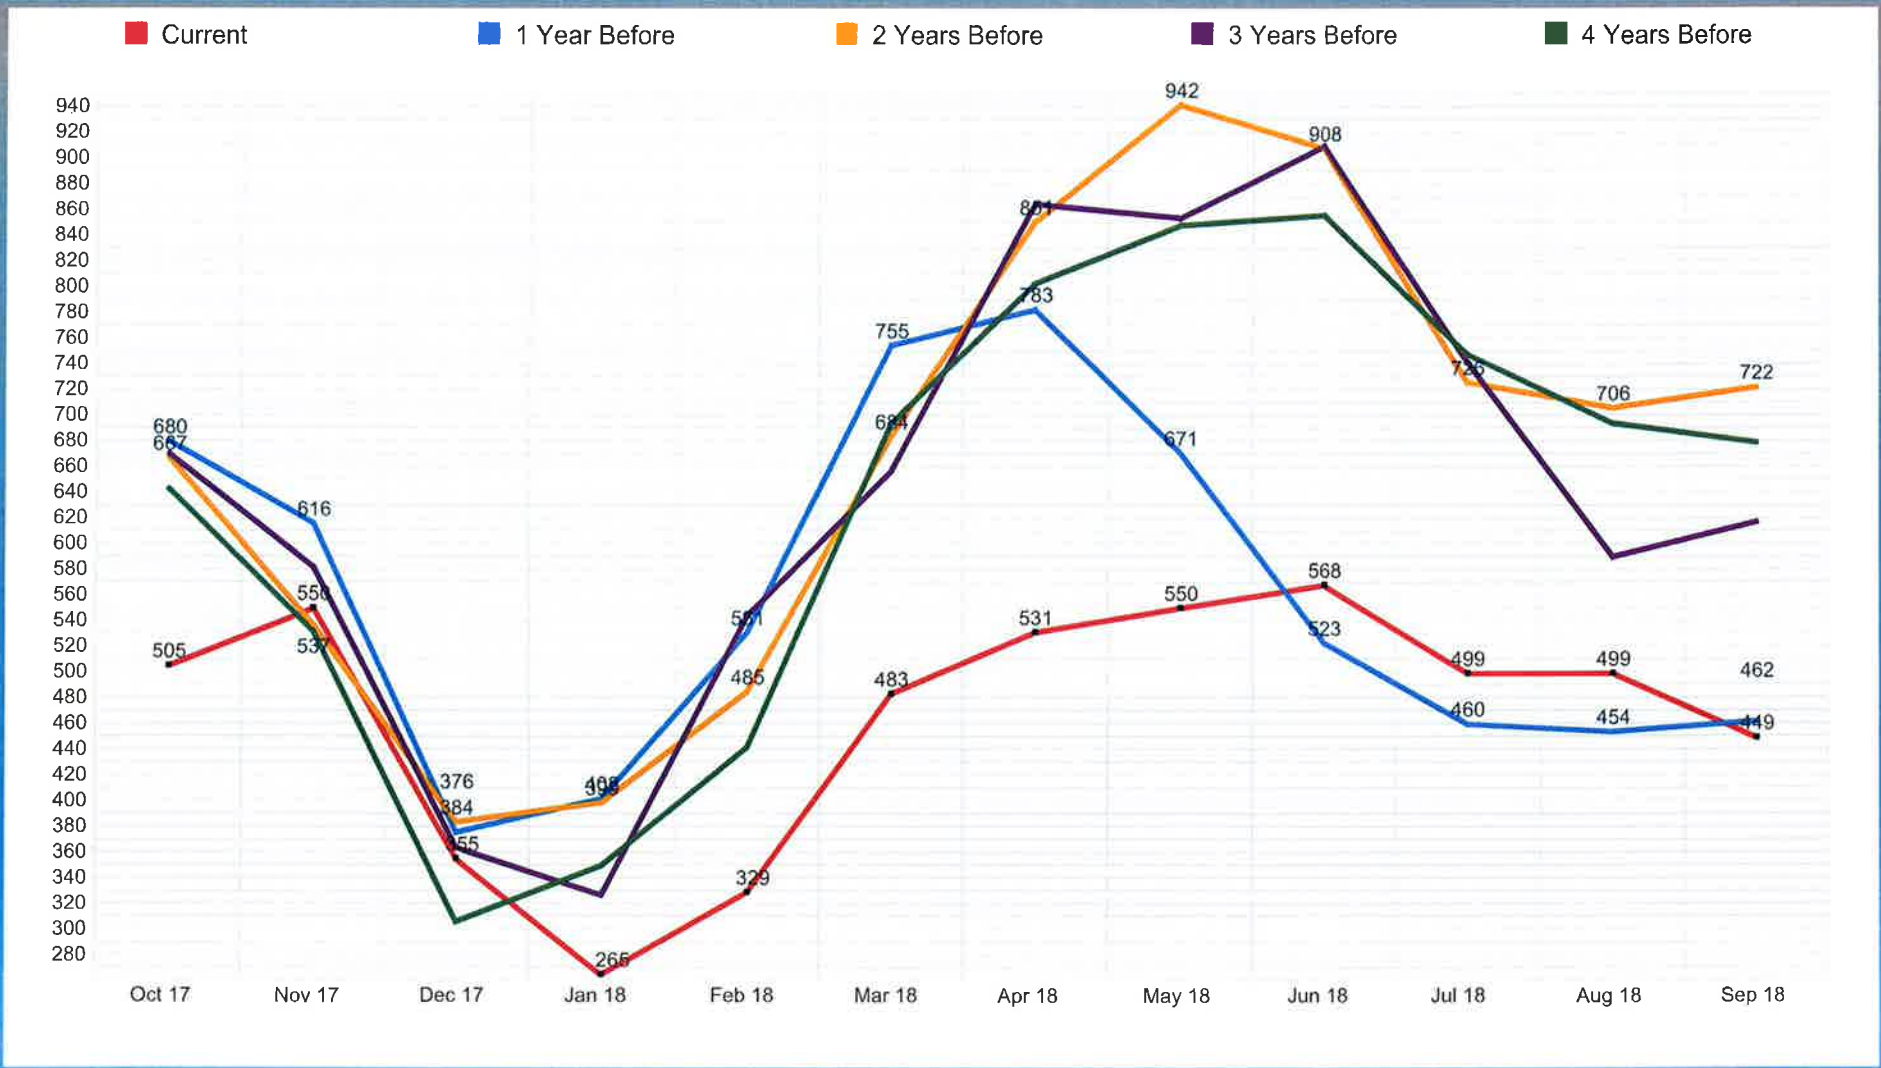

COMPARATIVE MARKET TRENDS - UNITS SOLD

Ready to Buy or Sell Real Estate?

Contact an experienced REALTOR®

Information is deemed reliable but not guaranteed. Does not reflect all market activity.

Contact: Royal LePage Your Community - Admin

Phone:

Email: